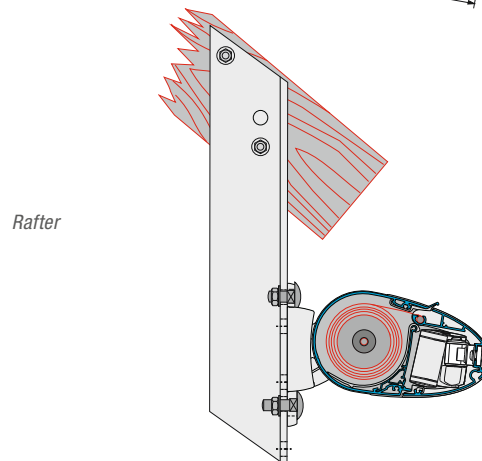

Fitting

Lewens
MARKISEN

Your stockist will be happy to advise you:

Just
enjoy life!

www.lewens-markisen.de