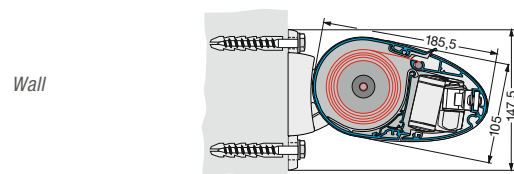

Fitting

Lewens
MARKISEN

Your stockist will be happy to advise you:

Just
enjoy life!

www.lewens-markisen.de