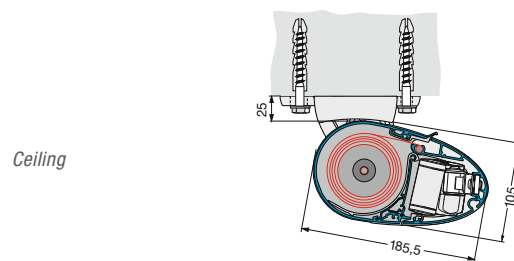

Fitting

Lewens
MARKISEN

Your stockist will be happy to advise you:

Just
enjoy life!

www.lewens-markisen.de