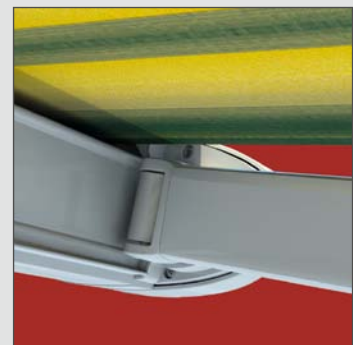

FULL CASSETTE

Fitted to a ceiling, roof projection or balcony, the 10.5 cm high **cassette** provides all-round protection for the awning fabric and conveys a harmonious impression. Hinged arms with an extremely high spring tension ensure a taut sit of the fabric. A plastic sleeve in the **central hinged arm joints** prevents soiling and corrosion of the double cables and increases their service life.

Technical details

The TOSCANA MINI is attached to the wall or ceiling by means of two external **consoles**. To make fitting easier, the consoles can be moved sideways to permit variable attachment (see illustration).

Pitch range

Attachment/ drive	Motor drive	Crank drive
Wall-mounted	5 - 60°	5 - 27°
Ceiling-mounted	5 - 60°	5 - 60°

Due to the special design of the TOSCANA MINI, a larger **pitch angle** can be set during assembly.

max. 60°

The ideal solution if you want both privacy and protection from the sun.

Look Toscana Mini – full cassette