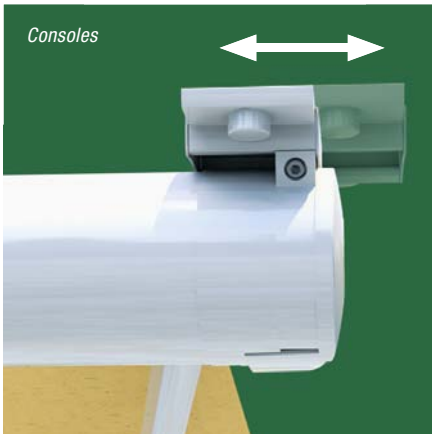

For even greater comfort, choose from the following **additional accessories**:

- ▶ **Radio remote control**
- ▶ **Automatic weather monitoring ***
- ▶ **LED lighting strip**
- ▶ **Support legs**

* Please refer to technical data in the current Lewens price list for possible dimensions and restrictions and for the complete list of electronic accessories.

FULL CASSETTE

Fitted to a ceiling, roof projection or balcony, the 10.5 cm high **cassette** provides all-round protection for the awning fabric and conveys a harmonious impression. Hinged arms with an extremely high spring tension ensure a taut sit of the fabric. A plastic sleeve in the **central hinged arm joints** prevents soiling and corrosion of the double cables and increases their service life.

The arm joints: colour uniformity down to the last detail

Consoles

Technical details

The TOSCANA MINI is attached to the wall or ceiling by means of two external **consoles**. To make fitting easier, the consoles can be moved sideways to permit variable attachment (see illustration).